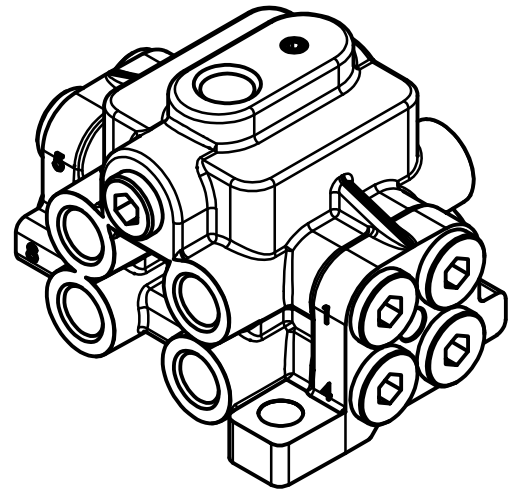

Drawing Name : D Block-DU-6RS

| DESCRIPTION                                  | MATERIAL  |
|--|-----------|
| DU Type Divider Block, 6 Ports (Grease Type) | Aluminium |