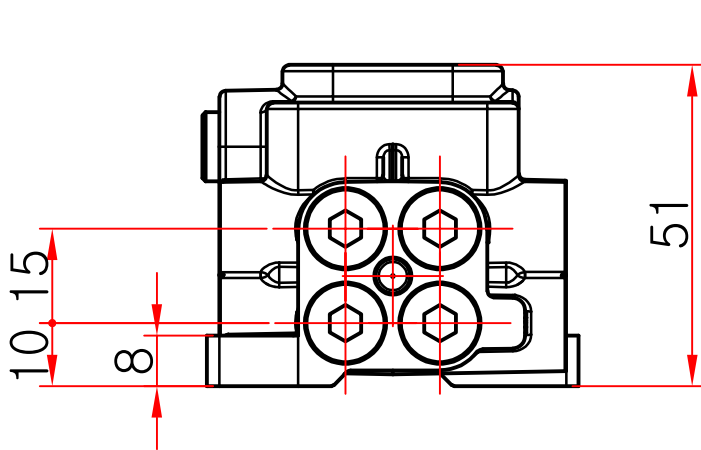

Drawing Name : D Block-DU-6RS

| DESCRIPTION                                  | MATERIAL  |
|--|-----------|
| DU Type Divider Block, 6 Ports (Grease Type) | Aluminium |