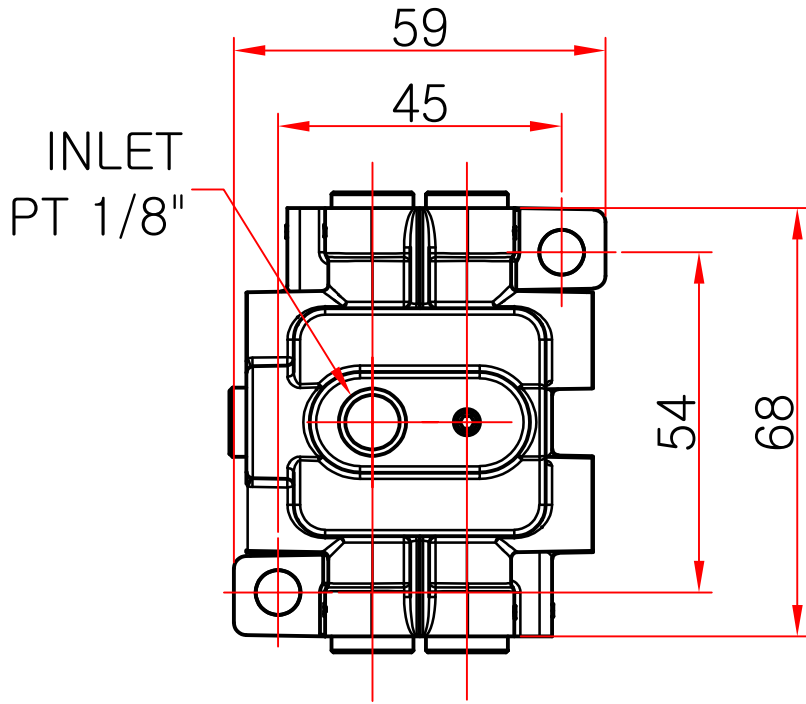

Drawing Name : D Block-DU-6RS

| DESCRIPTION                                  | MATERIAL  |
|--|-----------|
| DU Type Divider Block, 6 Ports (Grease Type) | Aluminium |