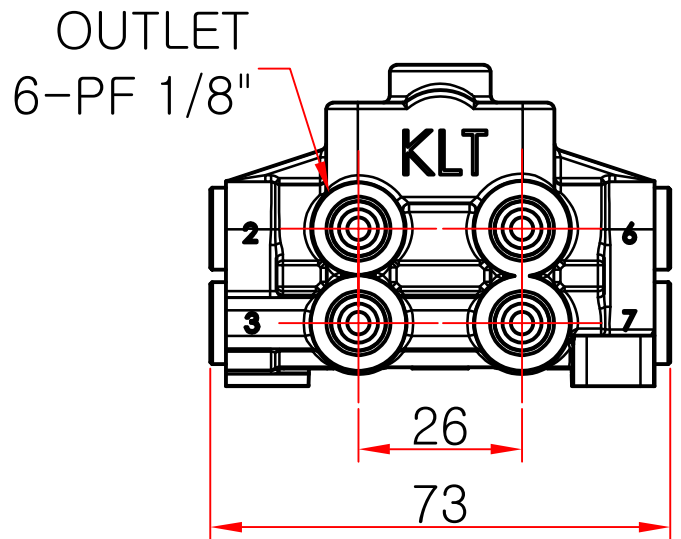

Drawing Name : D Block-DU-6RS

| DESCRIPTION                                  | MATERIAL  |
|--|-----------|
| DU Type Divider Block, 6 Ports (Grease Type) | Aluminium |